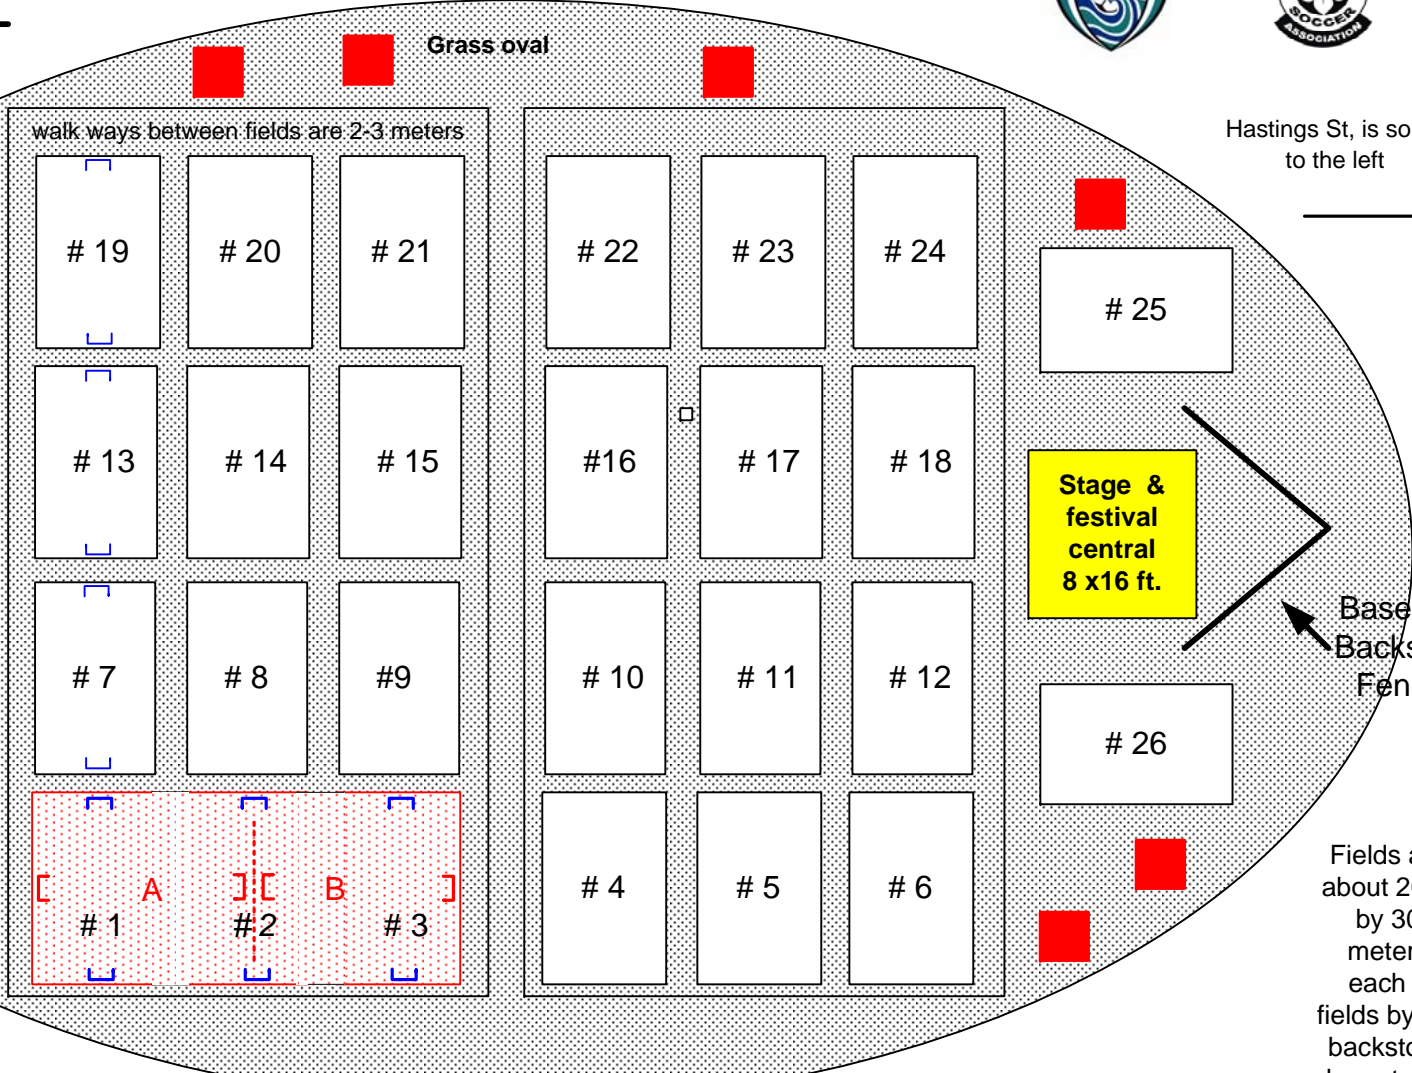

MoreSports & Whitecaps & BCSA - World Mini Soccer Festival 2008

June 21st @ Empire Bowl

- Field set up map - not to scale

1 1/2 fields combined for gr. 6/7 boys & 4 to 7 girls games for example #1 & 2 & 3 become fields A & B - 16 fields max for these grades

Hastings St, is south to the left

Carnival & tent area in parking lot immediately adjacent to field to the north & on gravel path & inside the baseball back stop

Volunteer & Information Tents

Whitecaps inflatable goal

Baseball Backstop Fence

Fields are about 20 m by 30 meters each - fields by the backstops have to be angled to fit and are only 18 m wide

gravel running path goes all the way around the oval

Medical tent

asphalt area

Lions Club food concessions

draw etc. posted on wall

Main building with toilets & change rooms - power and water hook ups

Goal

Pop up tents

There is a lowered drainage ditch between the two main soccer fields - each is about 120 m by 70 m